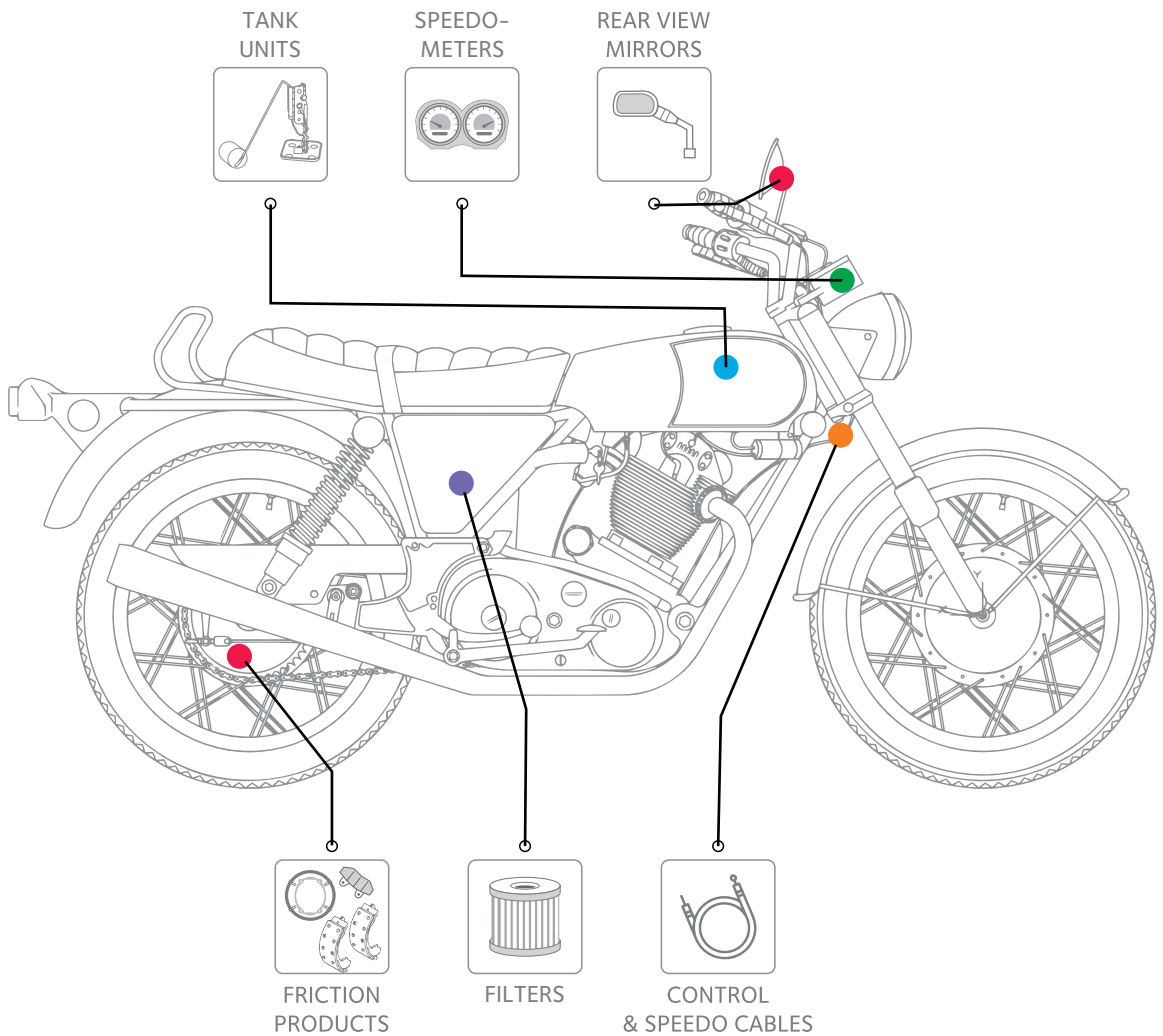

PIONEERING 'CONTROLS' FOR A WORLD IN MOTION

TWO WHEELER PRICE LIST WEF NOVEMBER-24 (RE-PRINT)

CONTROL &
SPEEDO CABLES

FRICTION
PRODUCTS

SPEEDOMETERS

FILTERS

REAR VIEW
MIRRORS

TANK
UNITS